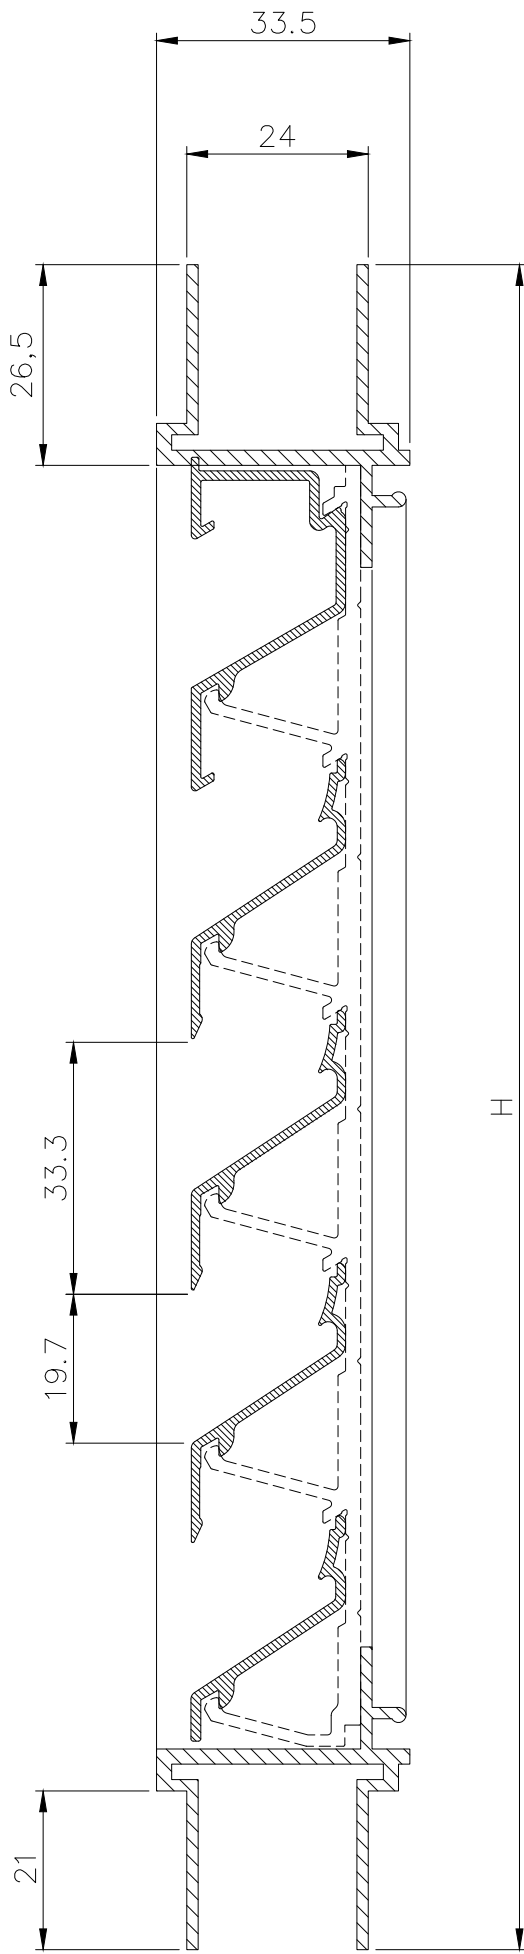

414/24

414/28

414/32

www.renson.eu - 8790 Waregem (Belgium)

Description :

RAAMROOSTER

Use. :

Louvres

Part. nr. :

414

Revision

State : RELEASED

Date Saved : 04/12/2020

Doc. nr. : Standard

Sheet : 1/1

Scale :

Drawn : agova

Size :

A3

units in mm