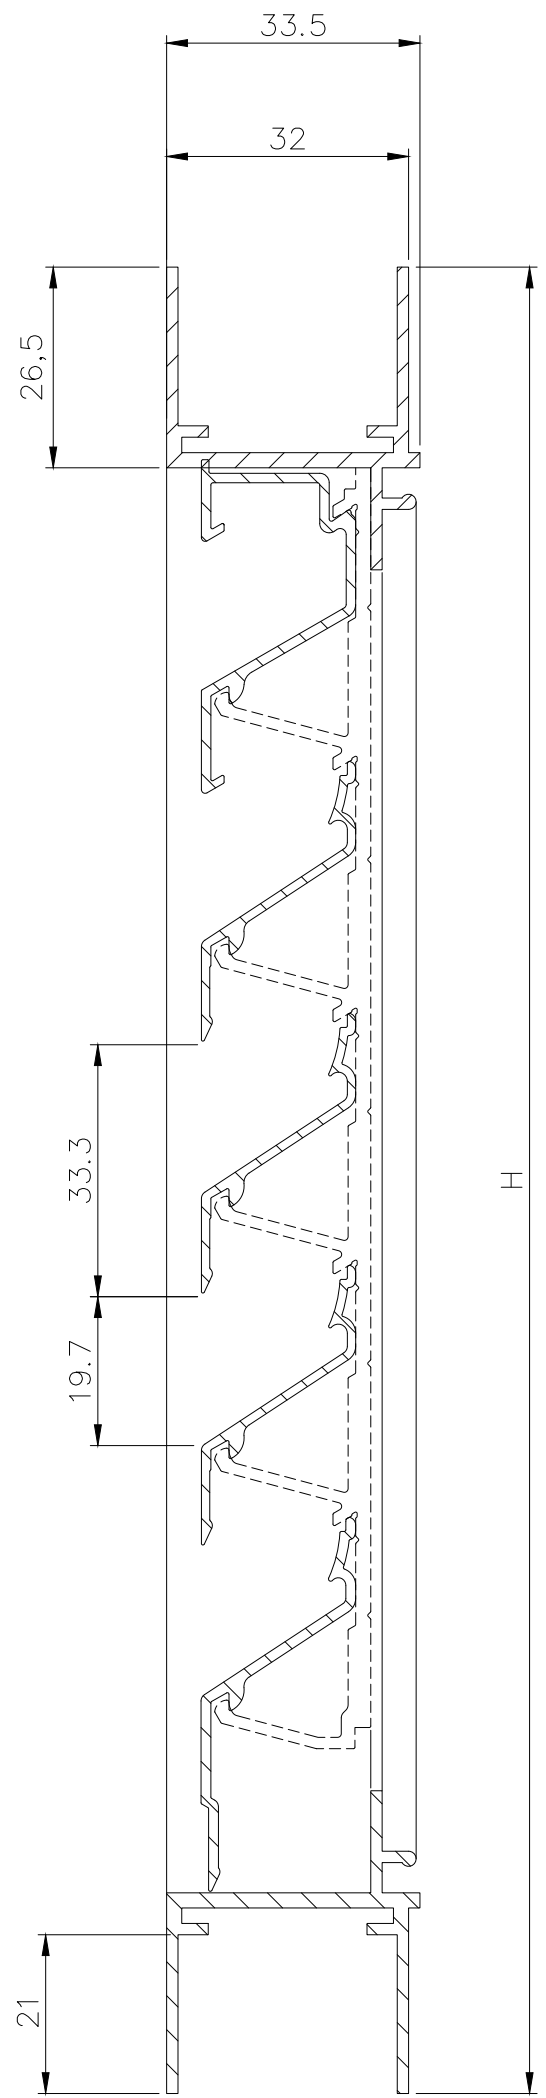

414/24

414/28

414/32

www.renson.eu - 8790 Waregem (Belgium)

Description :

RAAMROOSTER

Use. :

Louvres

Part. nr. :

414

Revision

State : RELEASED

Date Saved : 04/12/2020

Doc. nr. : Standard

Sheet : 1/1

Scale :

Drawn : agova

Size :

A3

units in mm