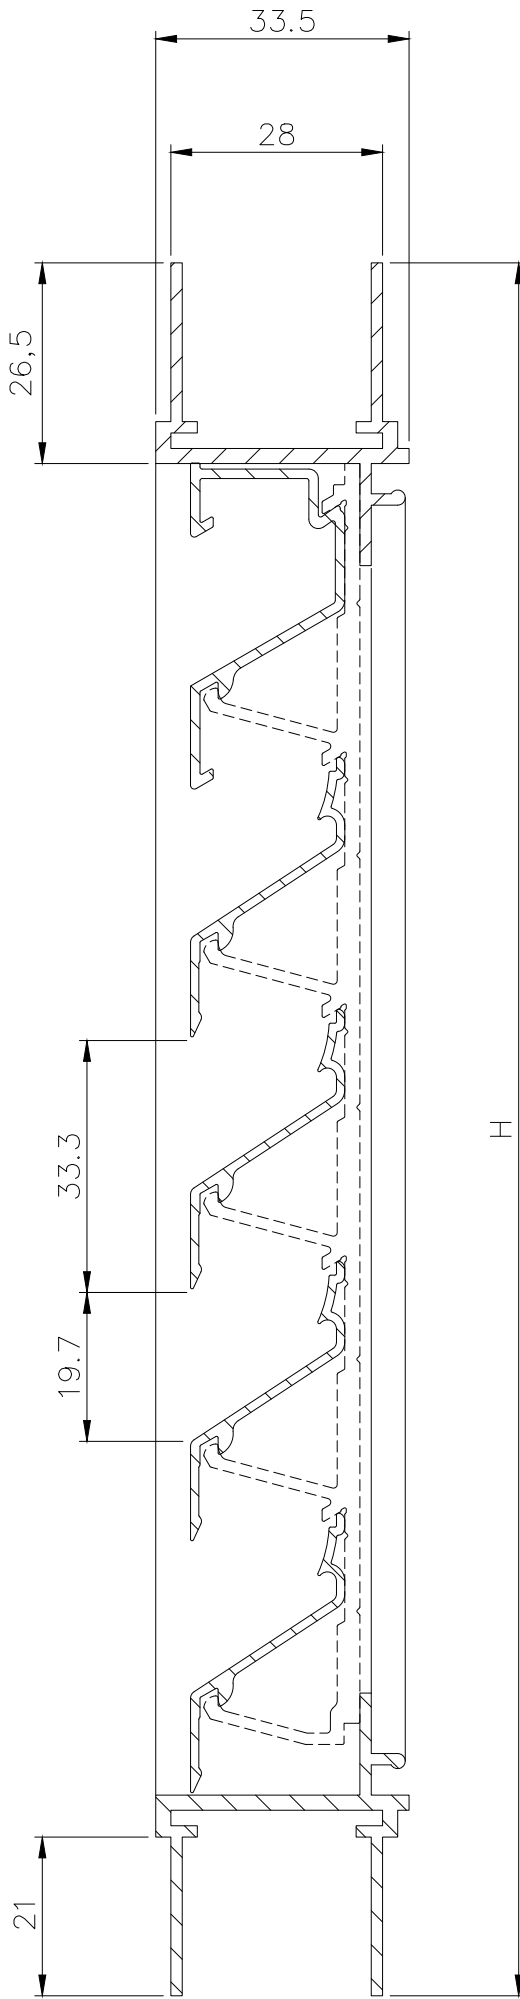

414/24

414/28

414/32

www.renson.eu - 8790 Waregem (Belgium)

Description :

RAAMROOSTER

Use. :

Louvres

Part. nr. :

414

Revision

State : RELEASED

Date Saved : 04/12/2020

Doc. nr. : Standard

Sheet : 1/1

Scale :

Drawn : agova

Size :

A3

units in mm